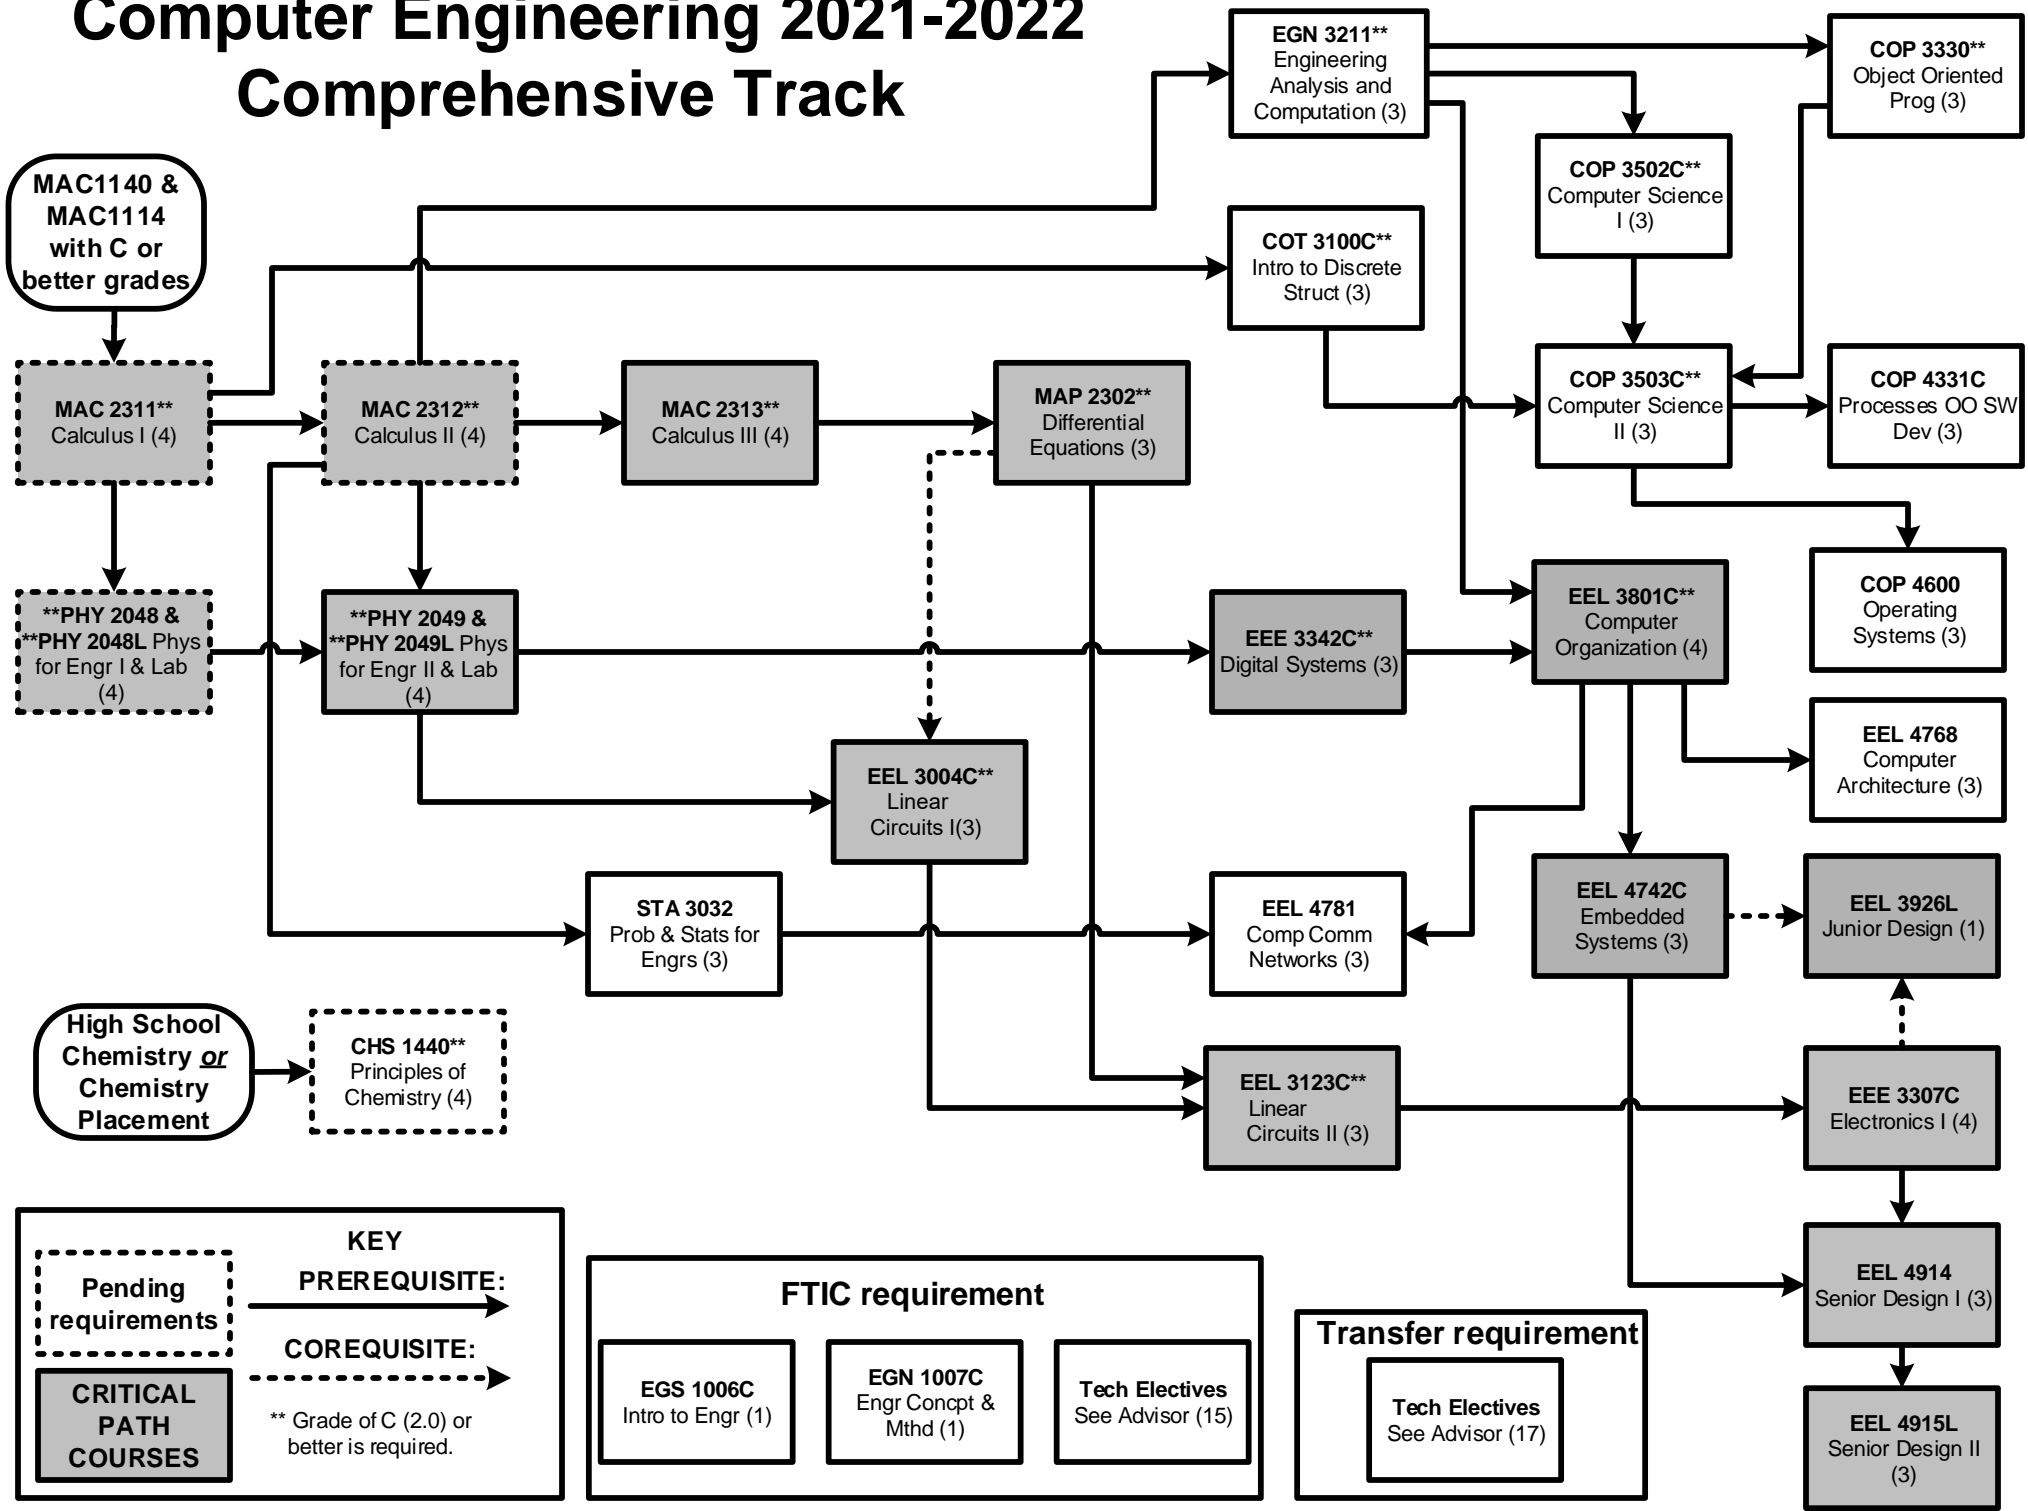

# Computer Engineering 2021-2022 Comprehensive Track

**KEY**

**PREREQUISITE:** (solid arrow)

**COREQUISITE:** (dashed arrow)

**Pending requirements** (dashed border)

**CRITICAL PATH COURSES** (solid border)

\*\* Grade of C (2.0) or better is required.

**FTIC requirement**

EGS 1006C  
Intro to Engr (1)

EGN 1007C  
Engr Concept & Mthd (1)

Tech Electives  
See Advisor (15)

**Transfer requirement**

Tech Electives  
See Advisor (17)