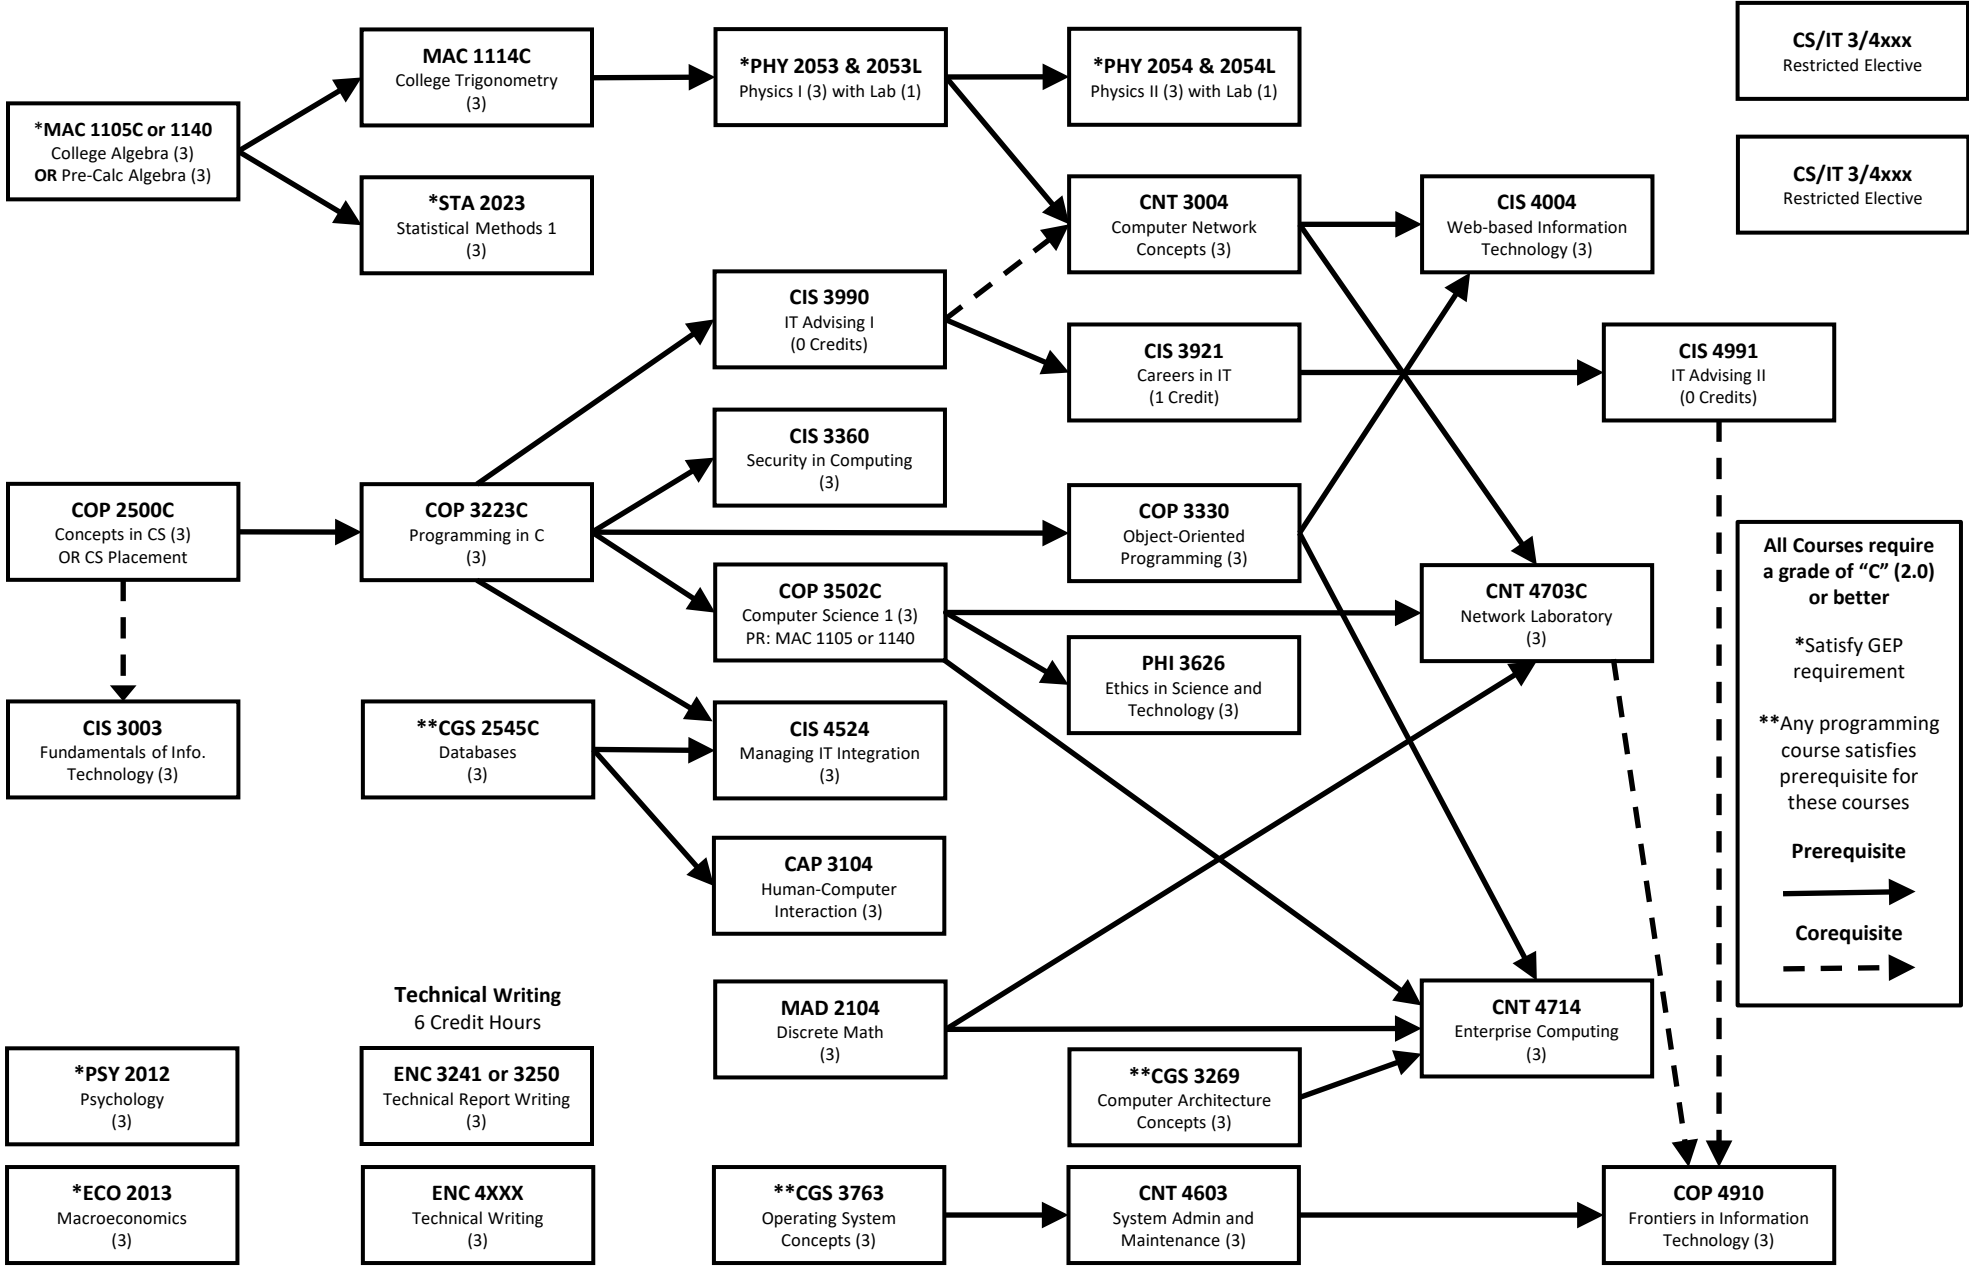

Information Technology Flow Chart 2022-2023

IT Restricted Electives
6 Credit Hours

CS/IT 3/4xxx
Restricted Elective

CS/IT 3/4xxx
Restricted Elective

All Courses require a grade of "C" (2.0) or better

*Satisfy GEP requirement

**Any programming course satisfies prerequisite for these courses

Prerequisite
—————→

Corequisite
- - - - -→

Note:
Students must earn a minimum of 120 unduplicated credit hours to complete this degree program.