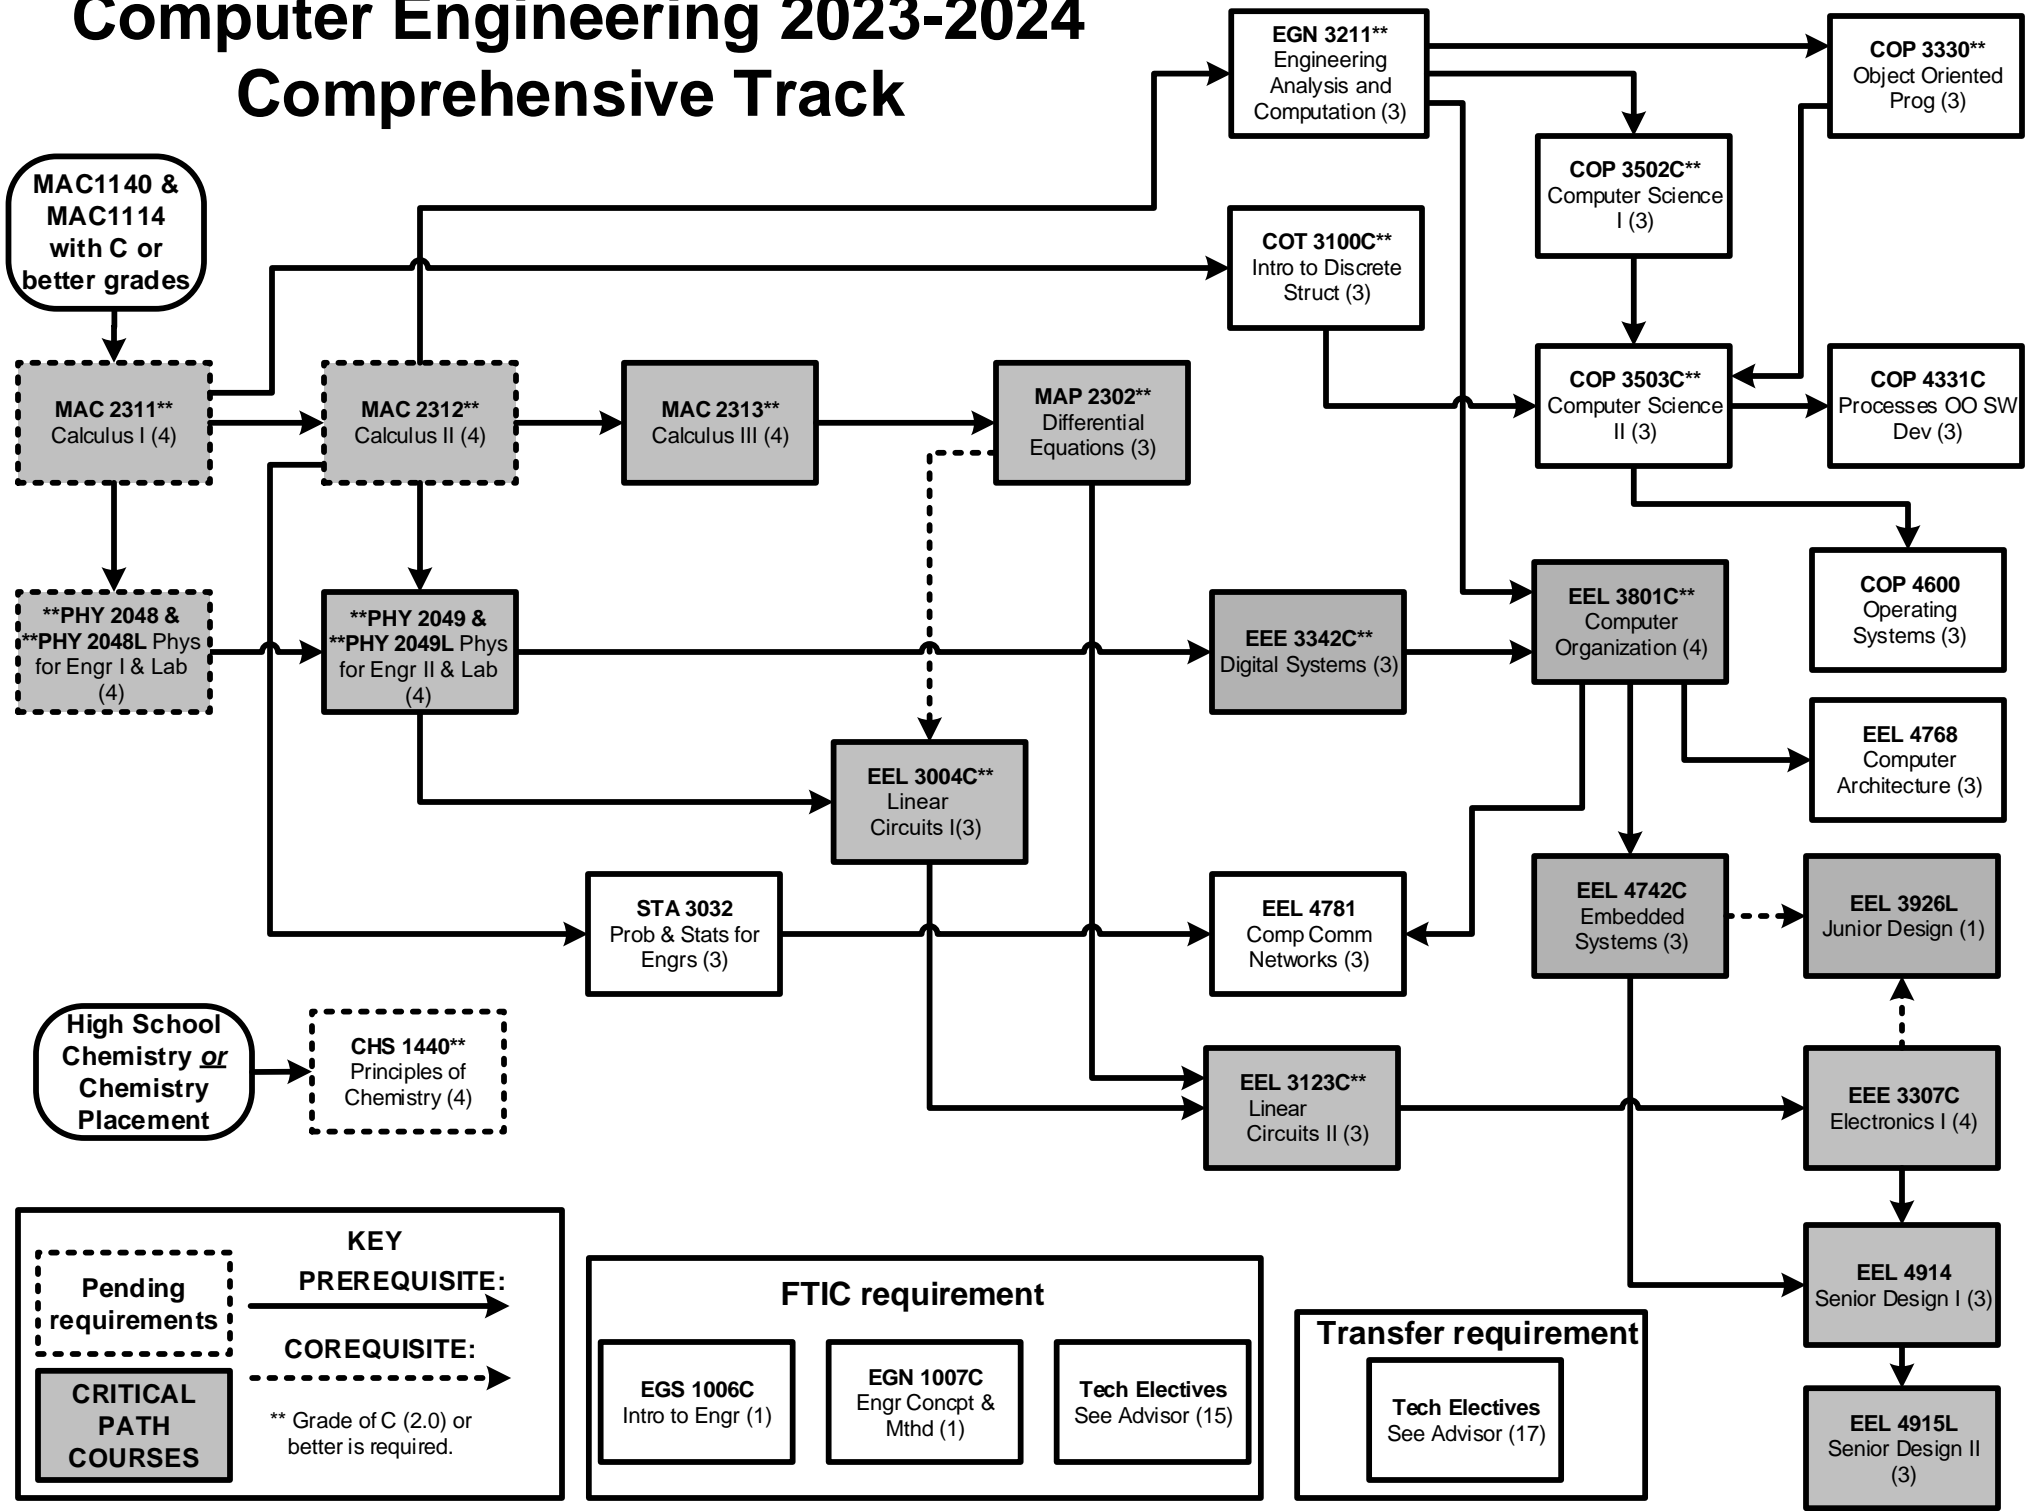

Computer Engineering 2023-2024 Comprehensive Track

KEY

Pending requirements (dashed border) → **PREREQUISITE:** (solid arrow)

CRITICAL PATH COURSES (shaded box) → **COREQUISITE:** (dashed arrow)

** Grade of C (2.0) or better is required.

FTIC requirement

- EGS 1006C Intro to Engr (1)
- EGN 1007C Engr Concept & Mthd (1)
- Tech Electives See Advisor (15)

Transfer requirement

- Tech Electives See Advisor (17)