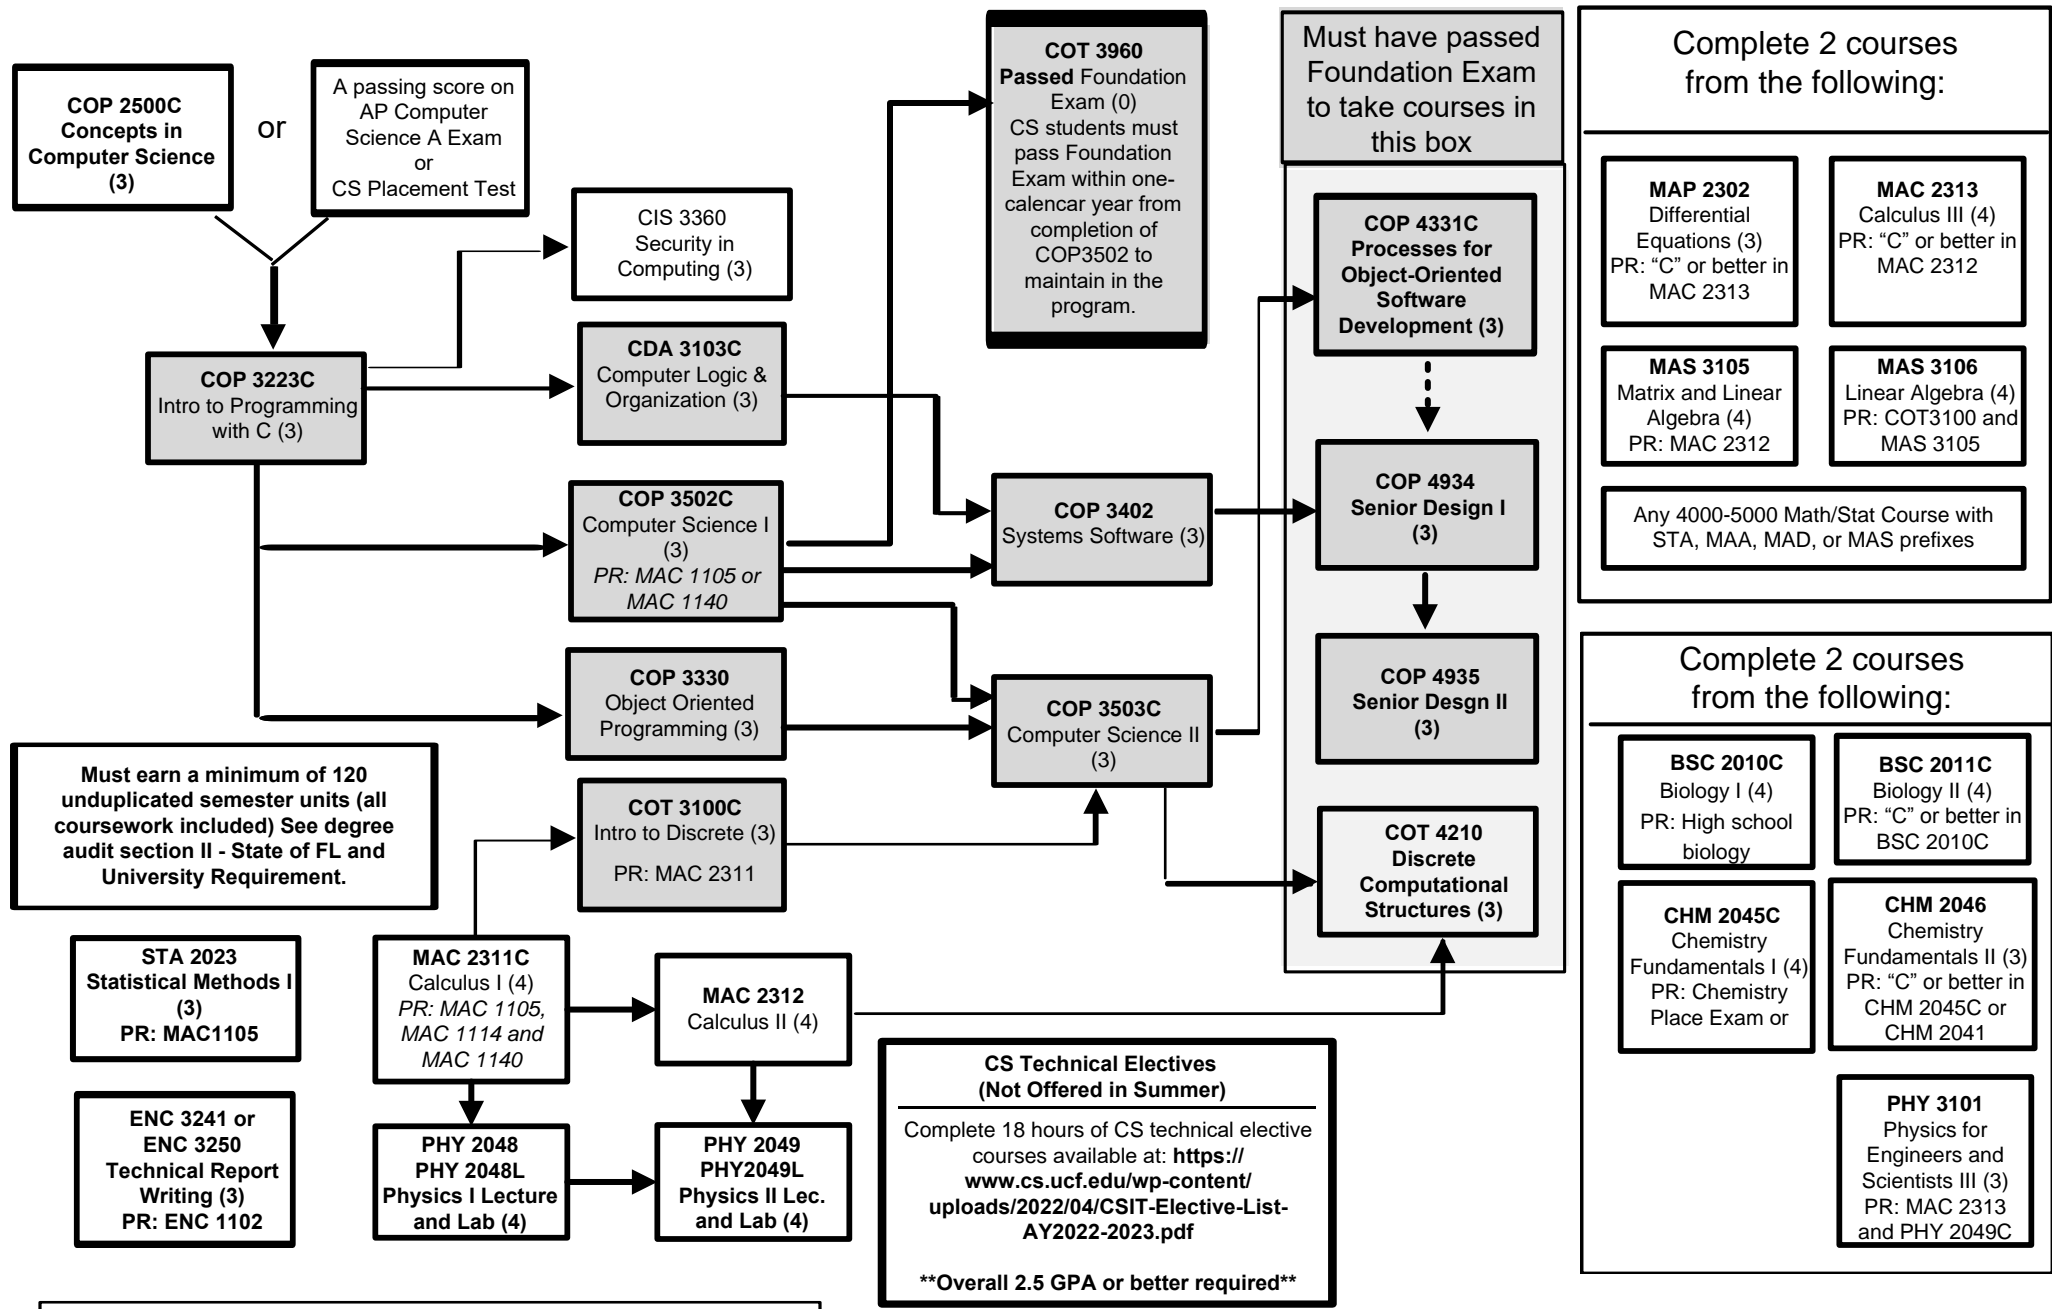

Computer Science 2023-2024

Critical Path

Pre-Requisite

Co-Requisite

** Overall GPA average 2.5 or better required in technical elective specialization area.

All courses require a C or better grade.

CS Technical Electives (Not Offered in Summer)

Complete 18 hours of CS technical elective courses available at: <https://www.cs.ucf.edu/wp-content/uploads/2022/04/CSIT-Elective-List-AY2022-2023.pdf>

****Overall 2.5 GPA or better required****