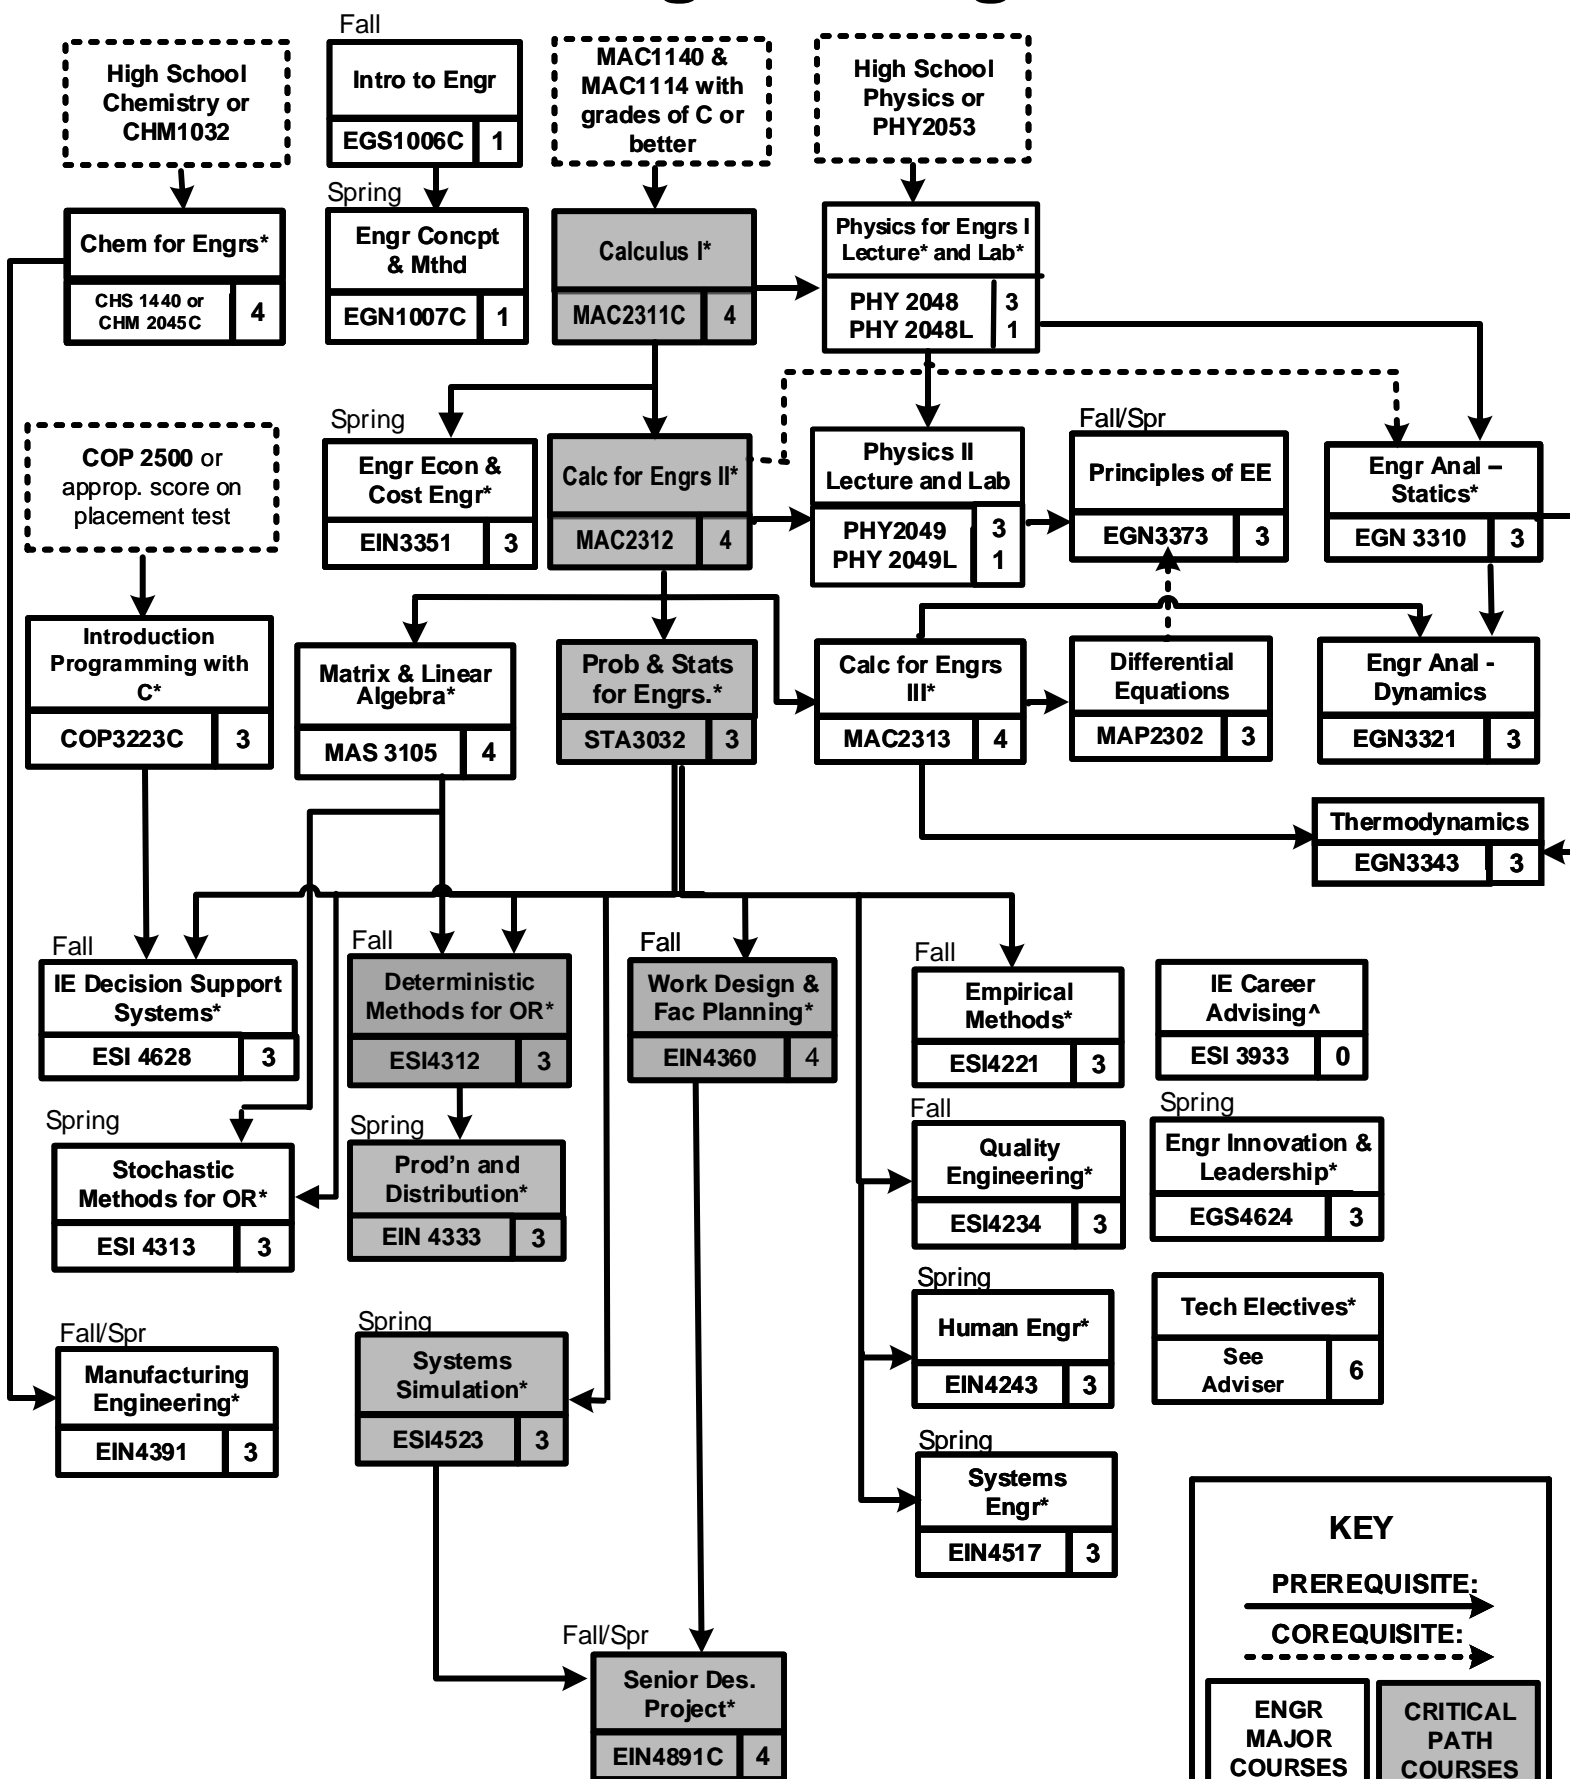

# Industrial Engineering 2023-2024

**KEY**

**PREREQUISITE:** →

**COREQUISITE:** - - - →

<b>ENGR MAJOR COURSES</b>	<b>CRITICAL PATH COURSES</b>
---------------------------	------------------------------

\* Courses that require a grade of C (2.0) or better