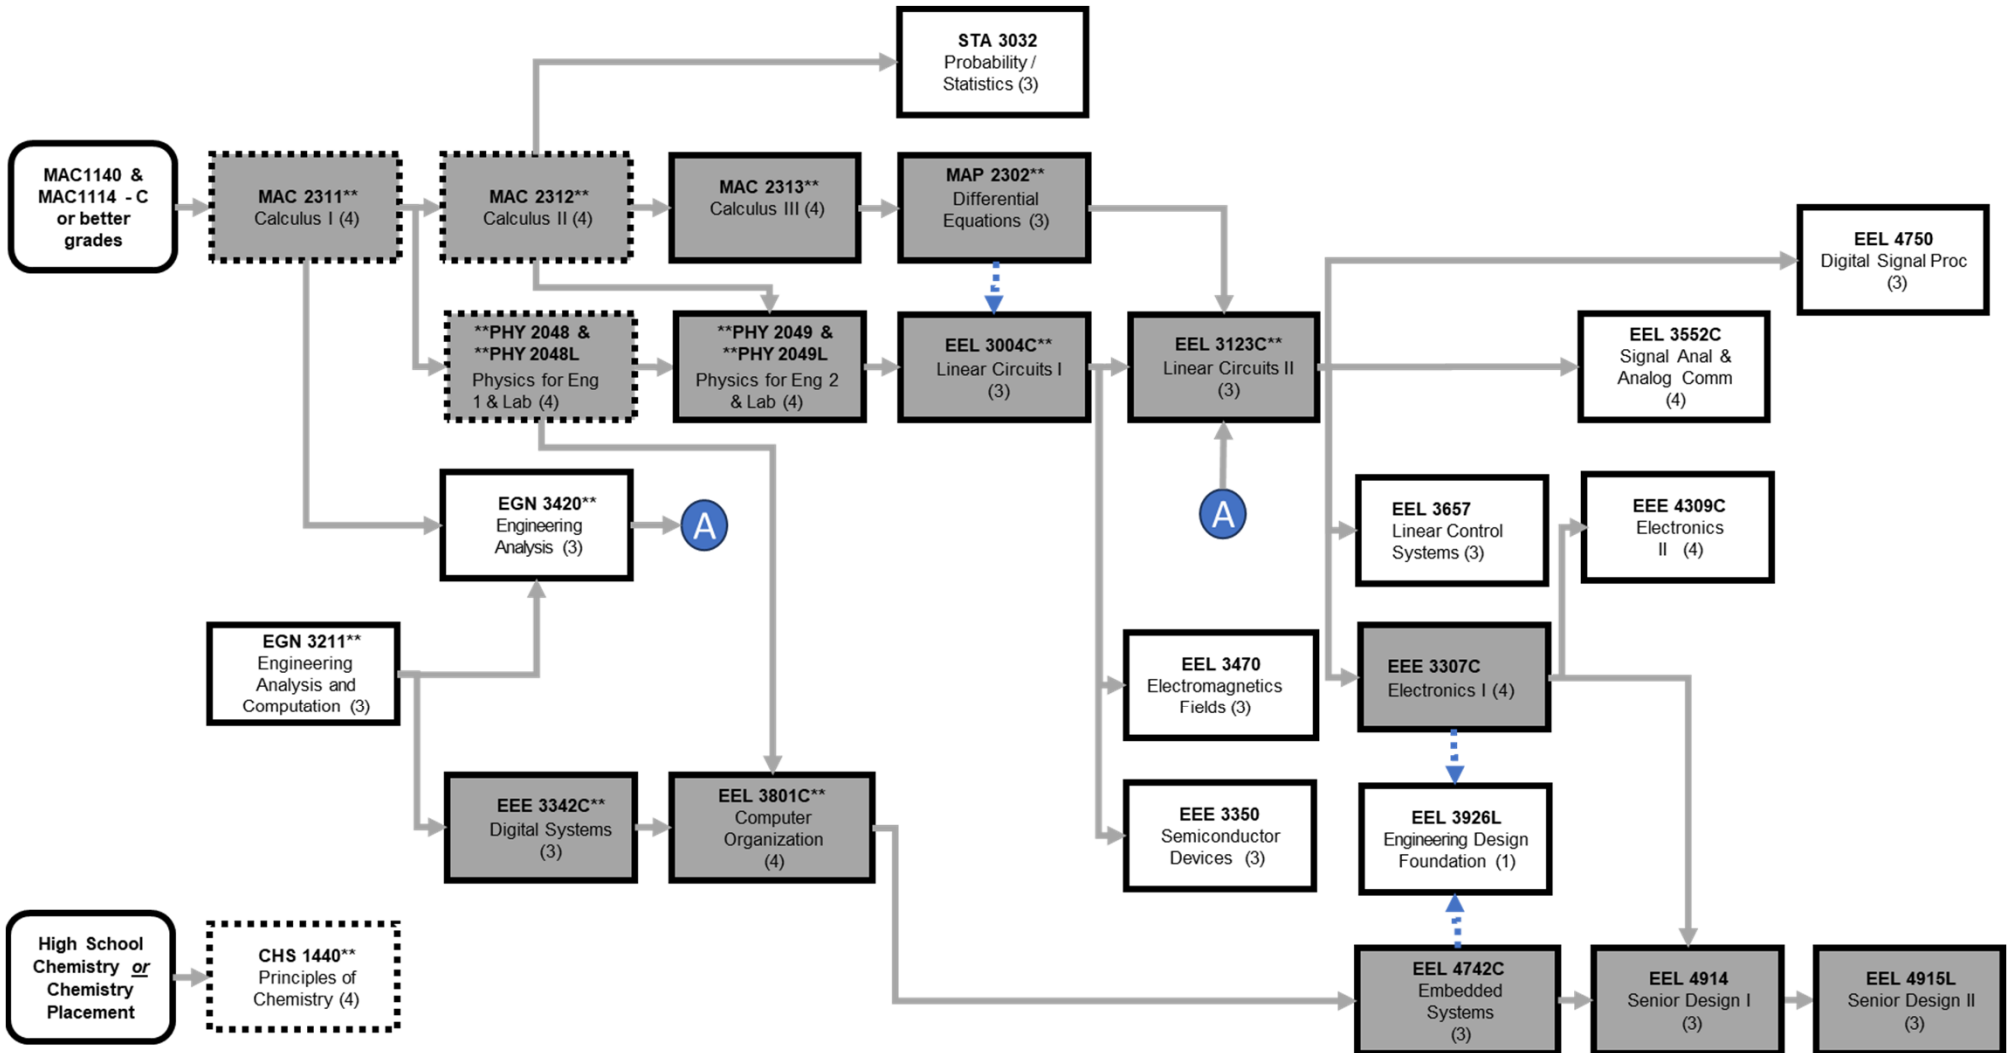

# Electrical Engineering 2024-2025 Comprehensive Track

Semester 1      Semester 2      Semester 3      Semester 4      Semester 5      Semester 6      Semester 7      Semester 8

All courses with "\*\*\*" require a grade of C (2.0) or better.