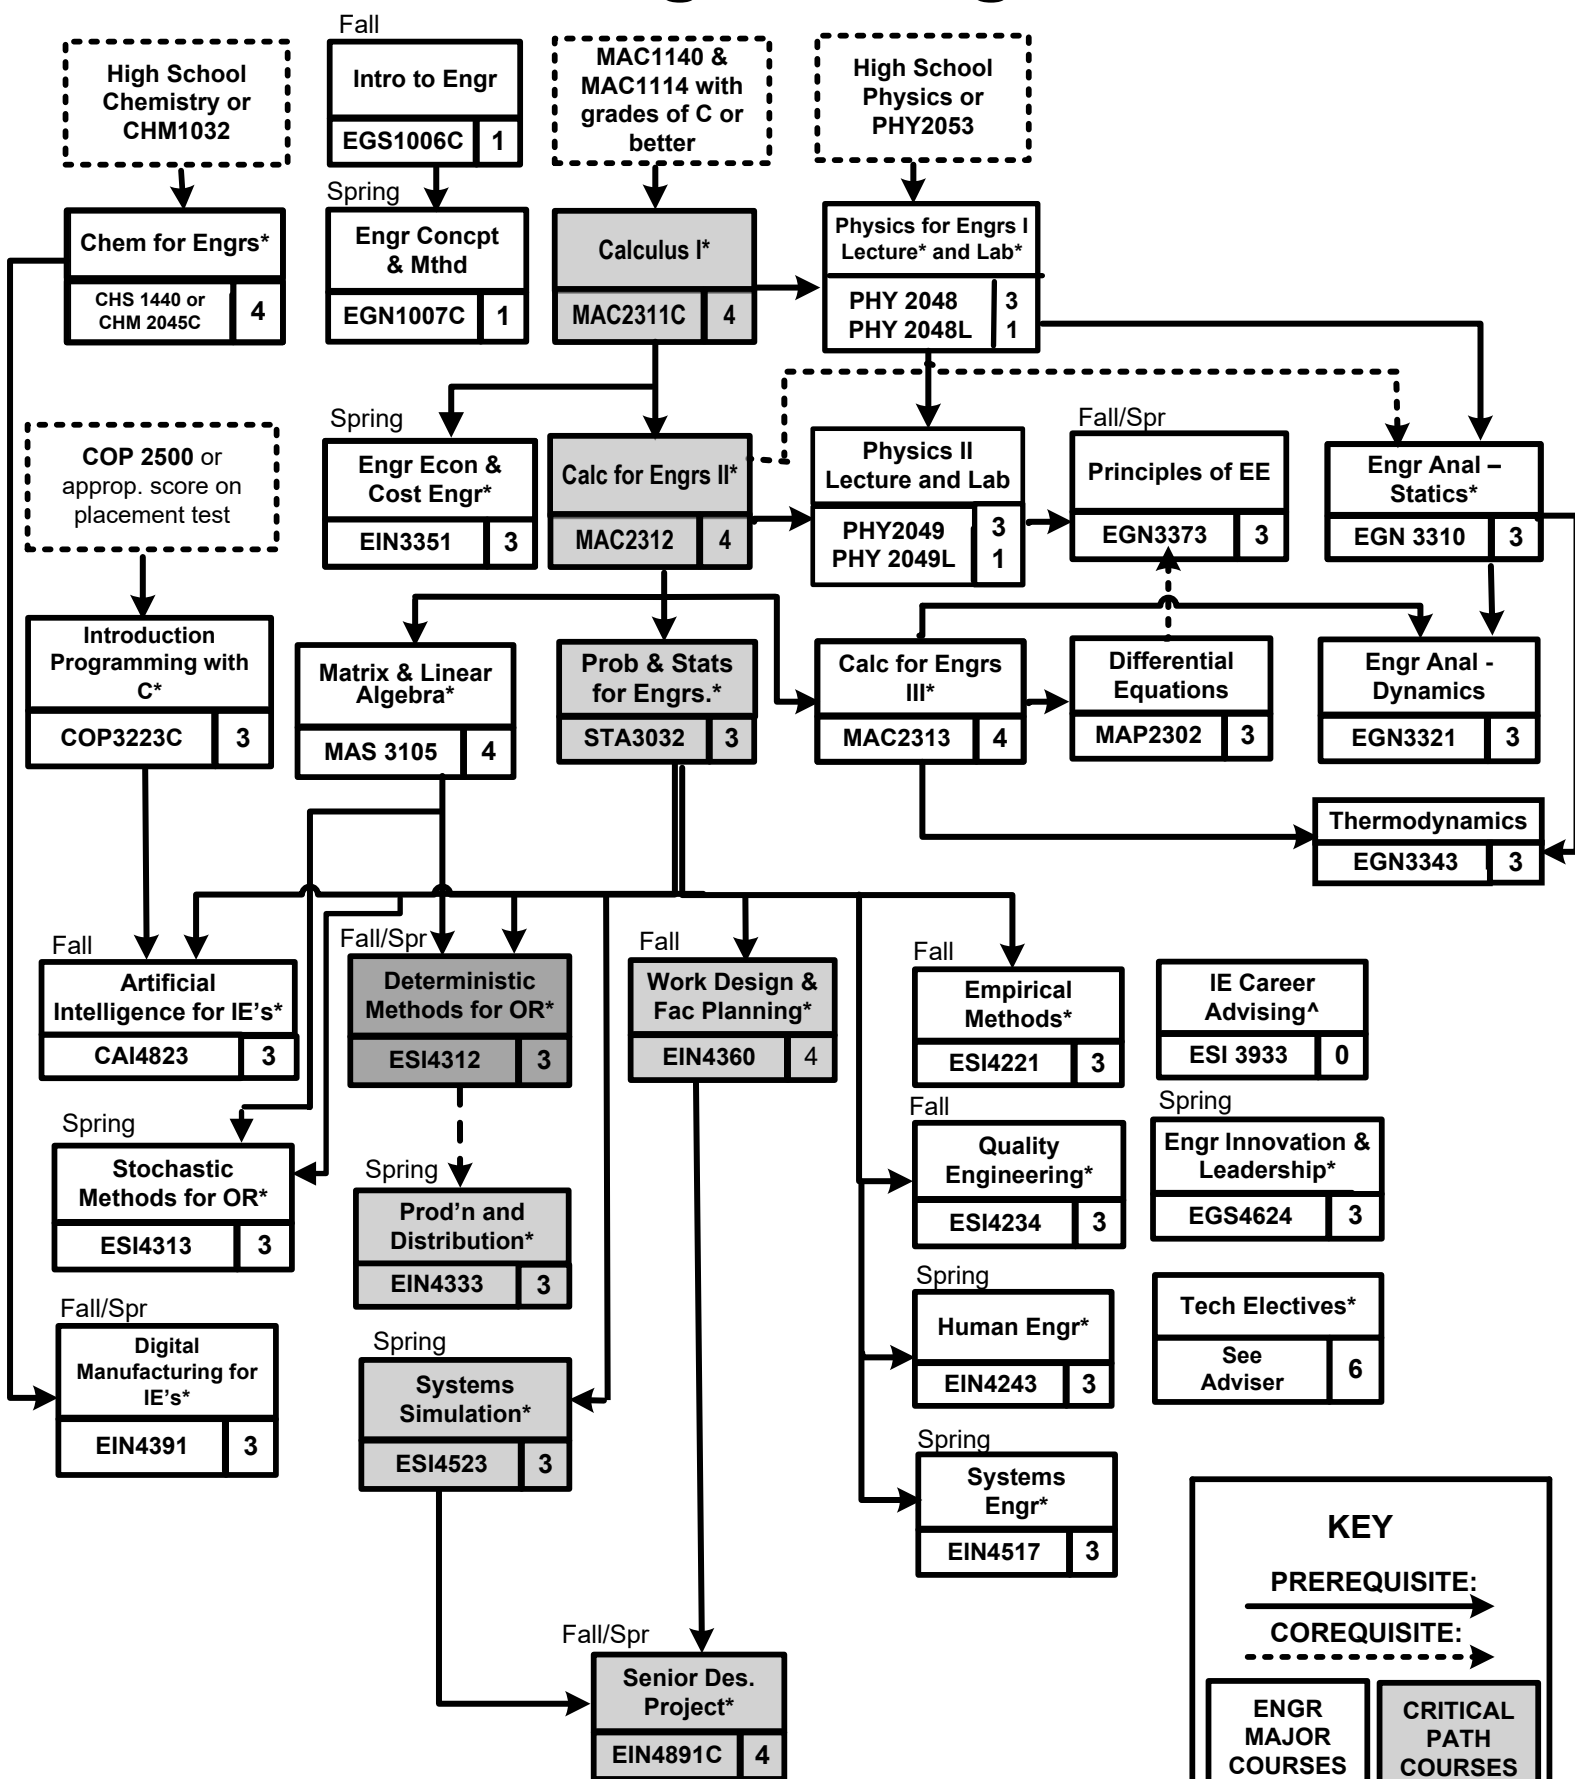

# Industrial Engineering 2024-2025

**KEY**

PREREQUISITE:

COREQUISITE:

ENGR MAJOR COURSES	CRITICAL PATH COURSES
--------------------	-----------------------

\* Courses that require a grade of C (2.0) or better